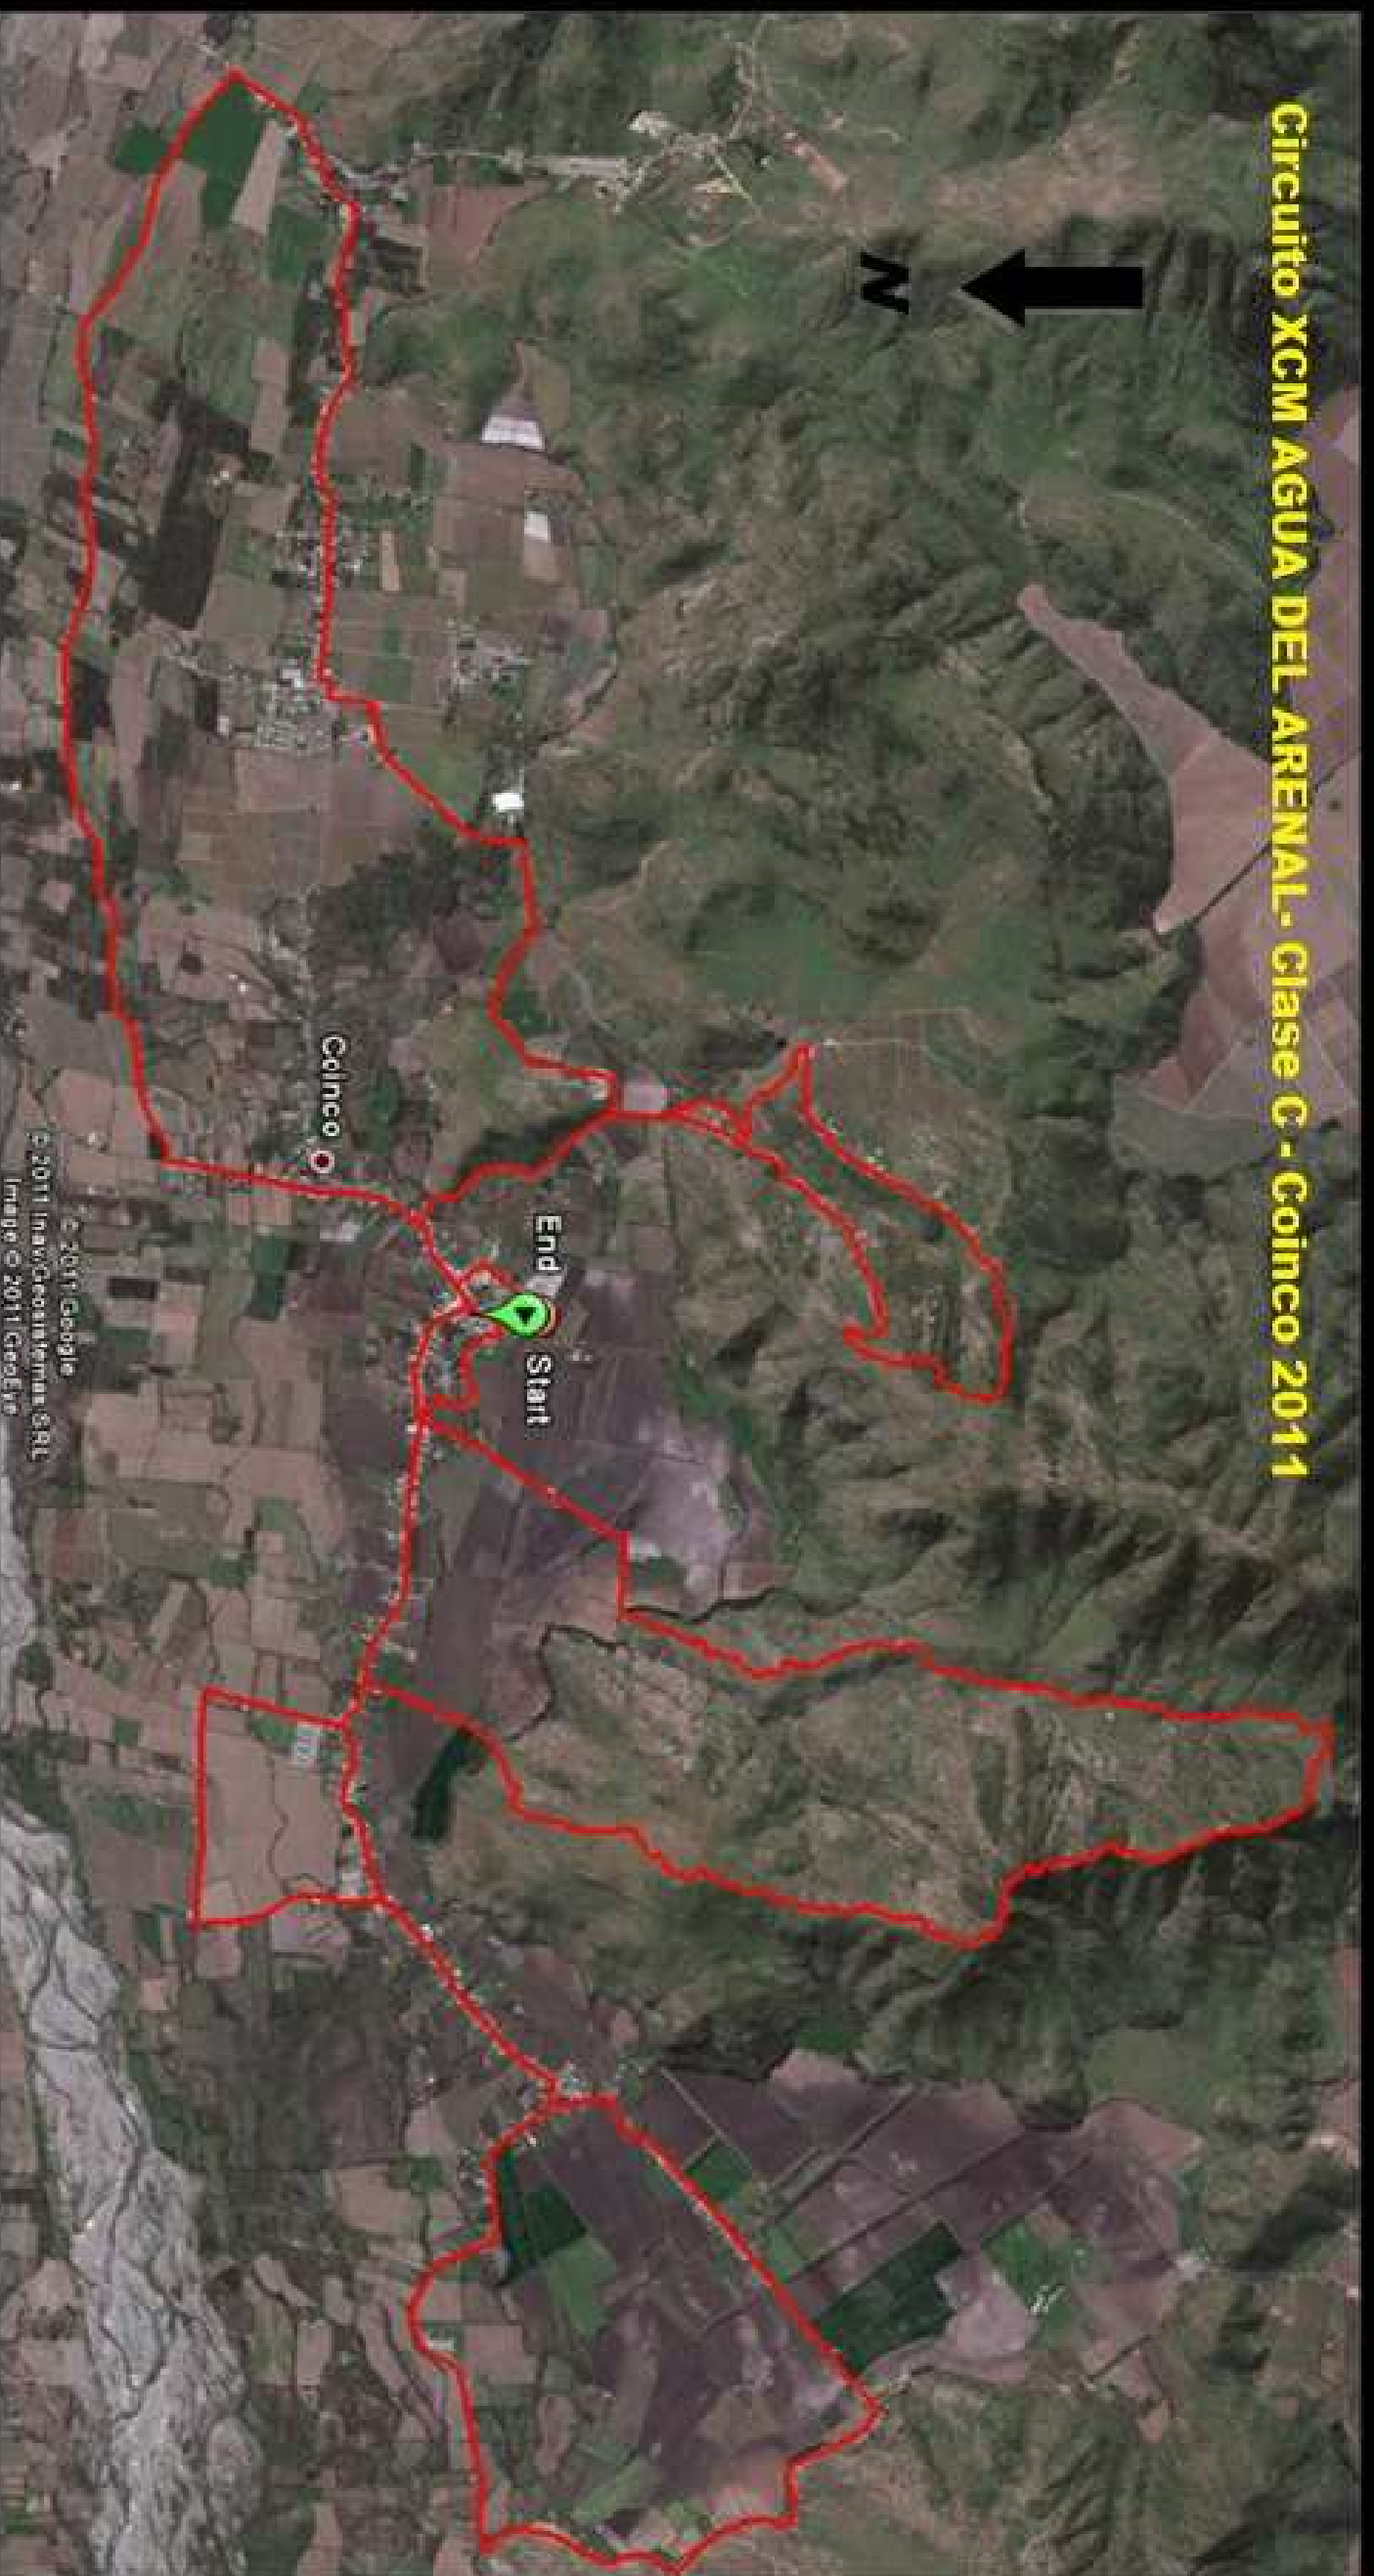

CIRCUITO XCM AGUA DEL ARENAL - Clase C - Coinco 2011

© 2011 Google
© 2011 NavGeoInformation S.R.L.
Image © 2011 GeoEye